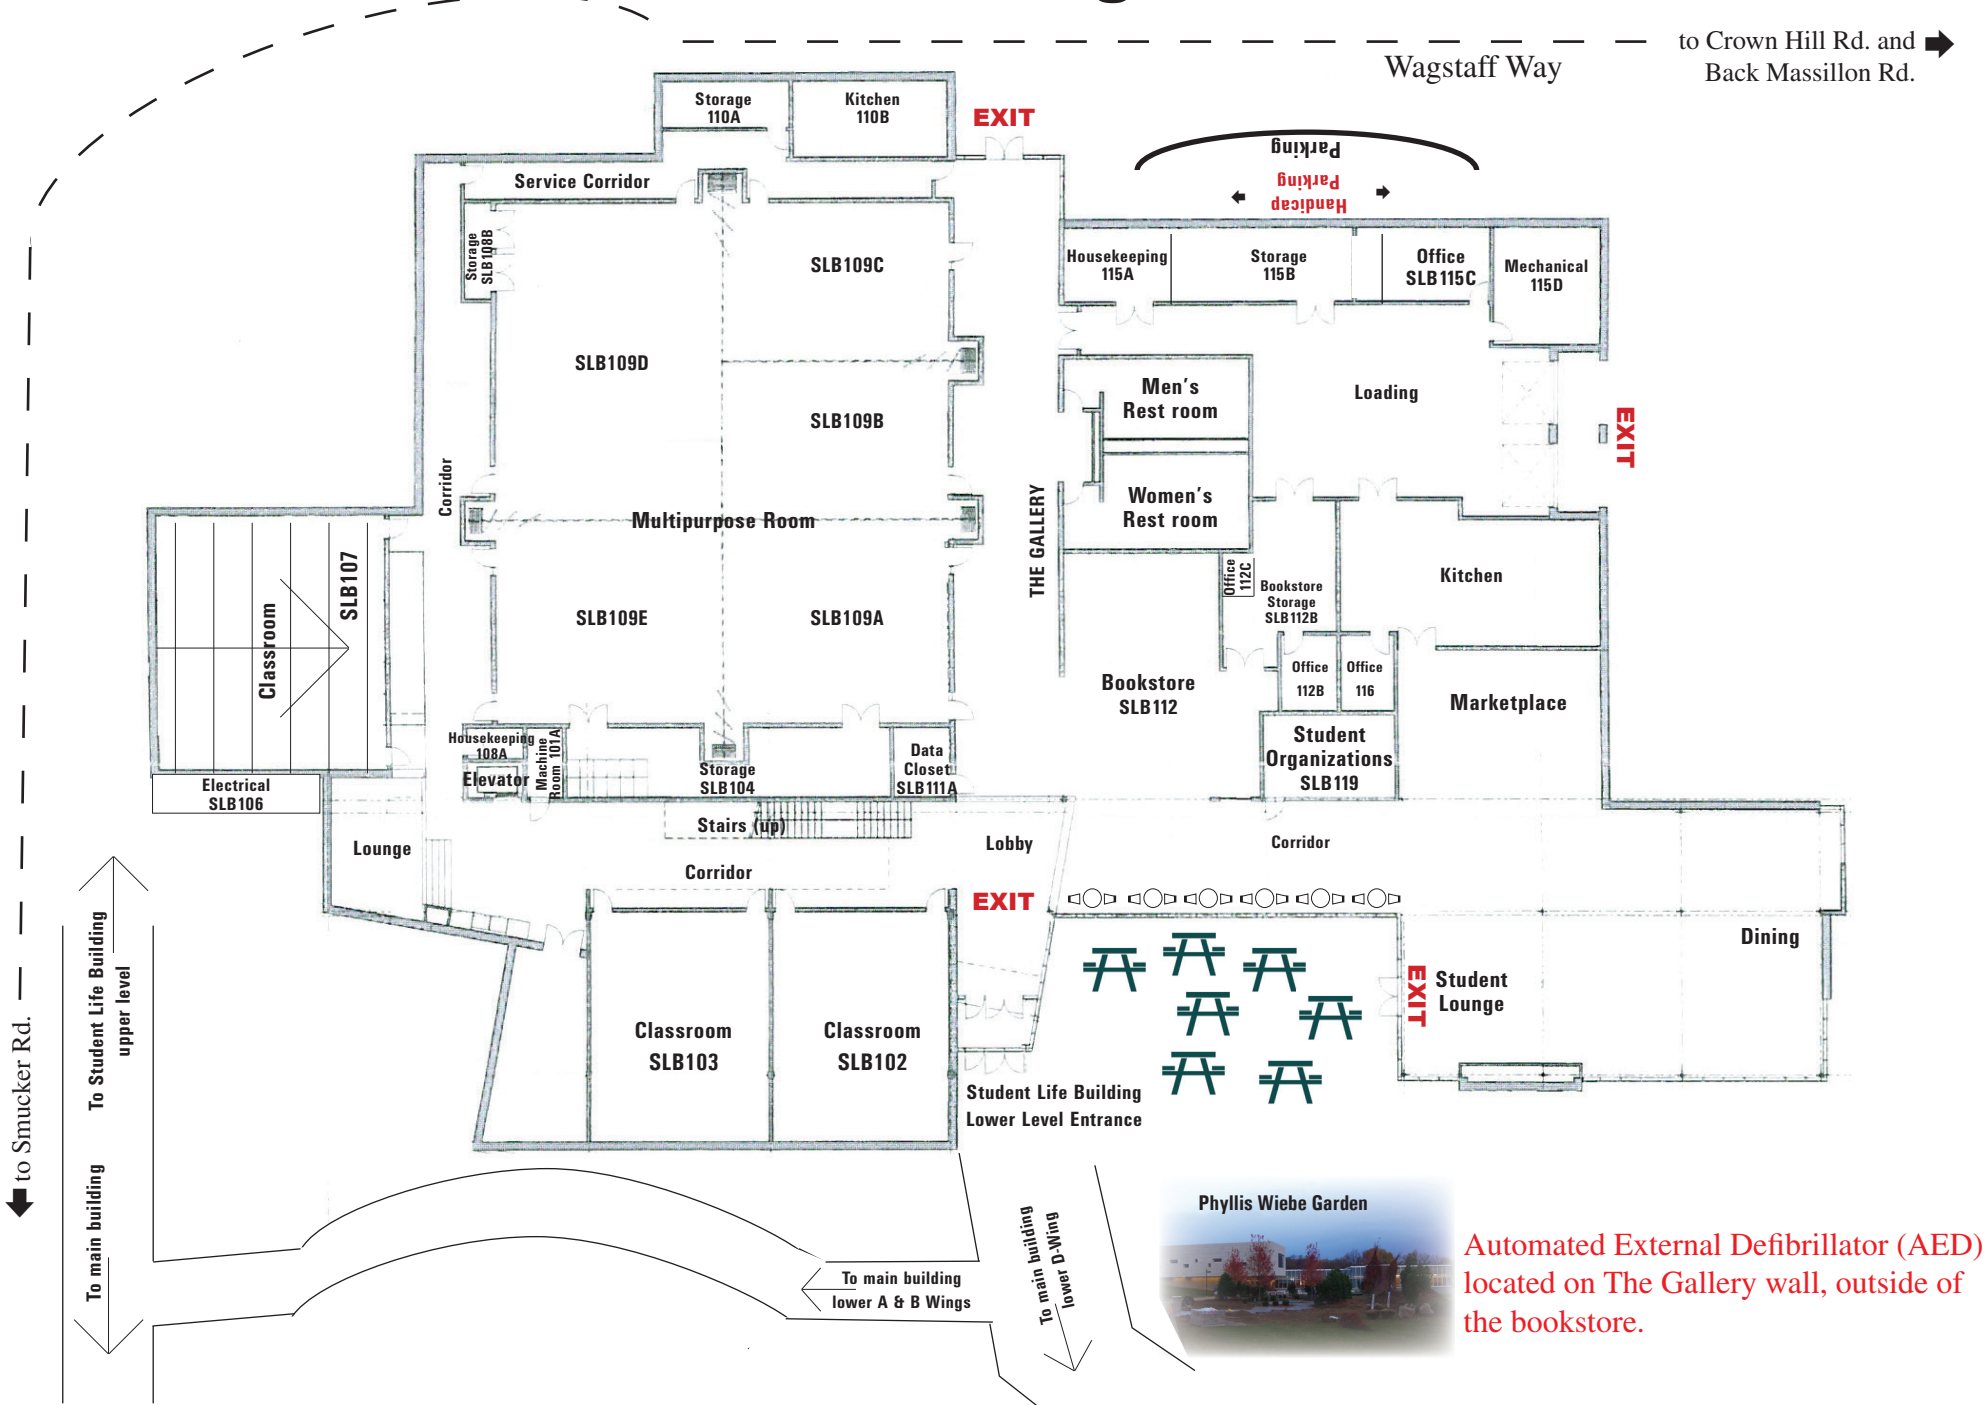

Wayne College Floor Plan

Student Life Building - LOWER LEVEL

not to scale

to Crown Hill Rd. and
Back Massillon Rd. ➔

Wagstaff Way

Automated External Defibrillator (AED) located on The Gallery wall, outside of the bookstore.

Wayne College Floor Plan

Student Life Building - UPPER LEVEL

not to scale